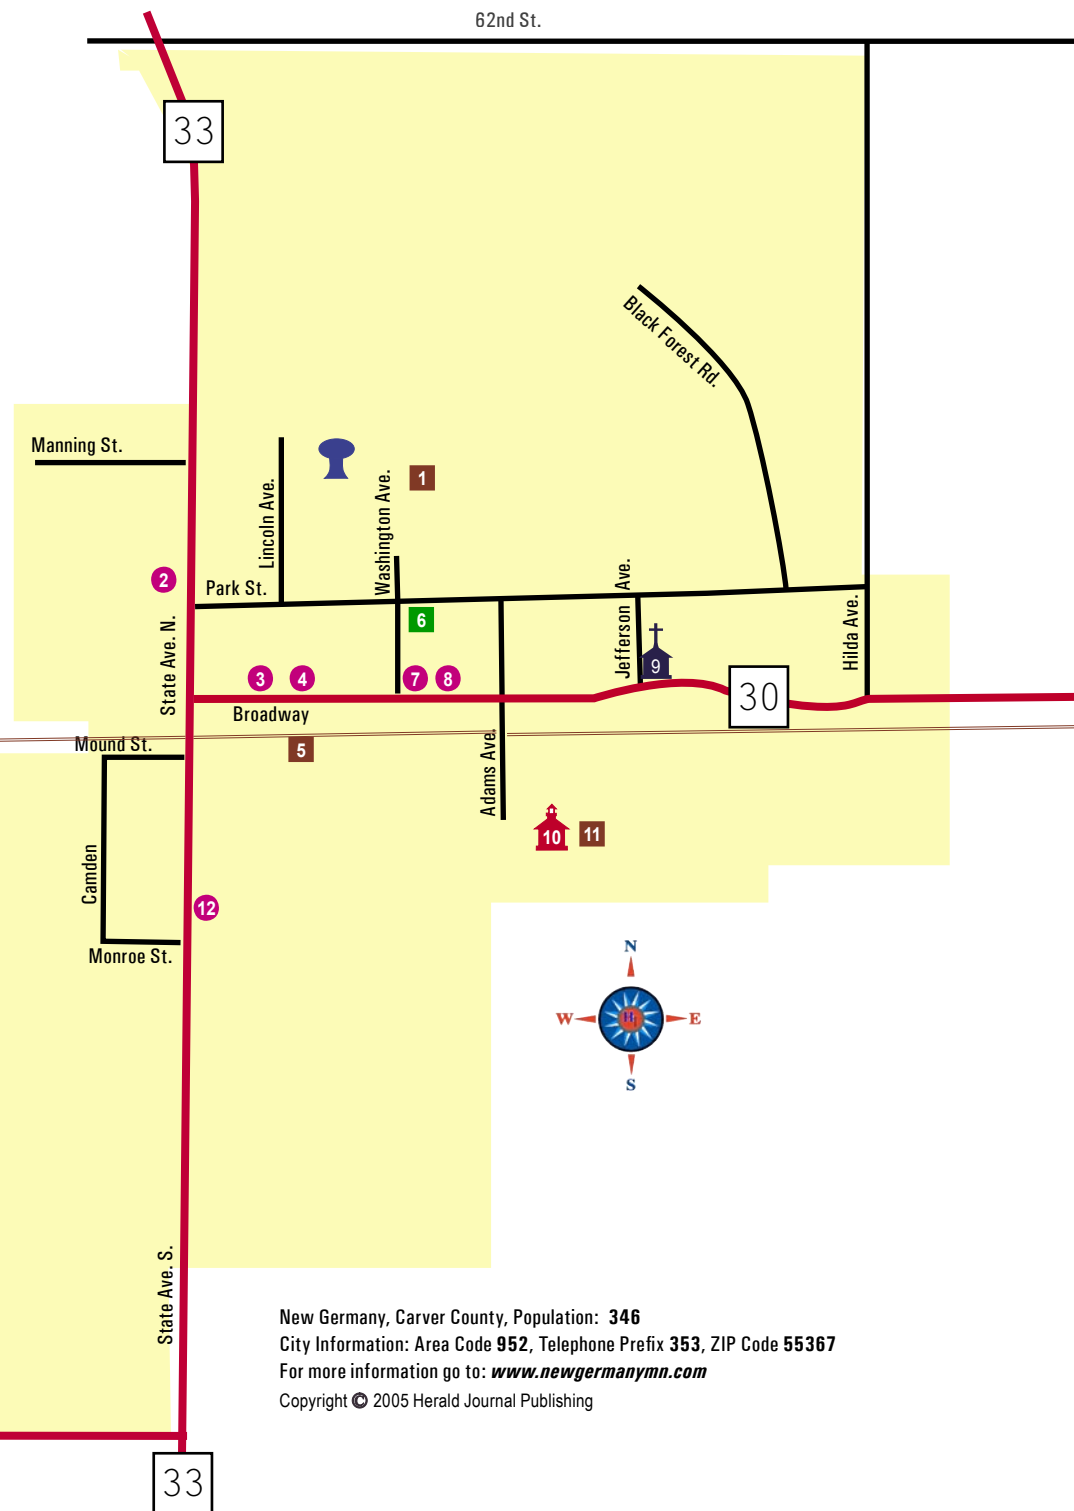

### Points of Interest

- Gazebo, Broadway St., ..... 3
- Recycling/Brush Site, State Ave. (CR 33)

### Recreation

- Playground, 211 Adam Ave. S., ..... 11

### Service Locations

- Composte/Brush Site, State Ave. N. .... 2
- US Post Office, Broadway St., ..... 4

### Schools

- St. Mark Lutheran School,  
211 Adams Ave. S. .... 10

New Germany, Carver County, Population: 346

City Information: Area Code 952, Telephone Prefix 353, ZIP Code 55367

For more information go to: [www.newgermanymn.com](http://www.newgermanymn.com)